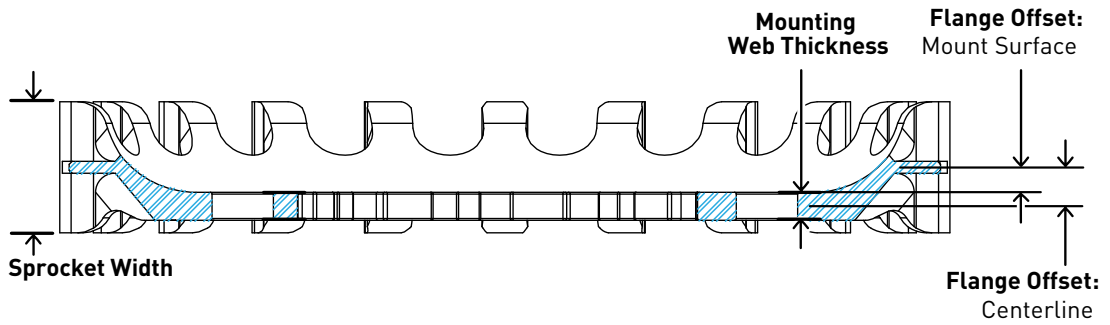

REAR

9-SPLINE 6-BOLT

CDX REAR: 9-SPLINE 6-BOLT

Teeth	Part Number	Tooth Outer Diameter	Mounting Web Thickness	Sprocket Width	Flange Offset: Mount Surface	Flange Offset: Centerline
22	CT1122HMN	75.33	2.35	11	2.1	2.25