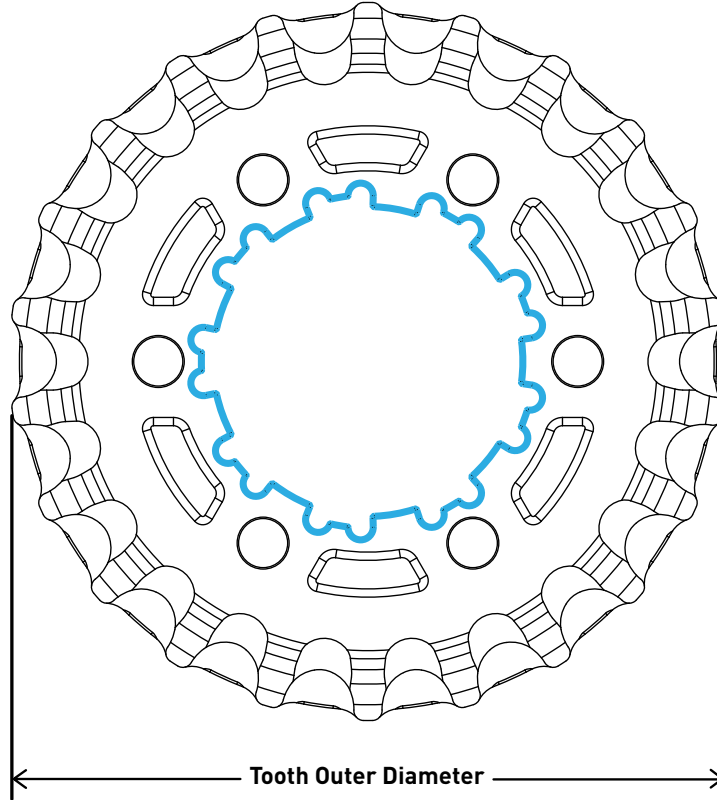

REAR

9-SPLINE 6-BOLT

CDX REAR: 9-SPLINE 6-BOLT

Teeth	Part Number	Tooth Outer Diameter	Mounting Web Thickness	Sprocket Width	Flange Offset: Mount Surface	Flange Offset: Centerline
22	CT1122HMN	75.33	2.35	11	2.1	2.25